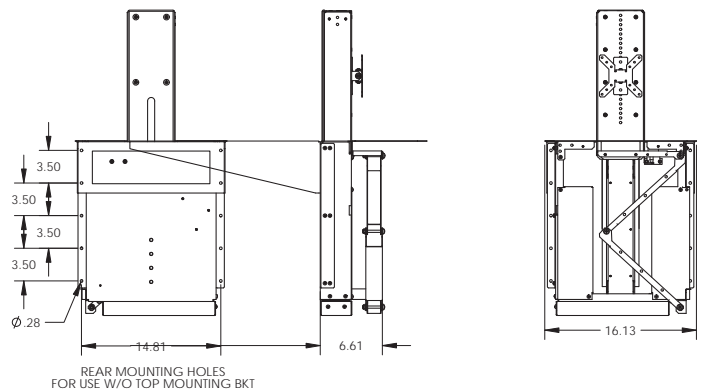

The TFT is a compact lift designed to raise LCD monitors from furniture or lower from cabinetry. This lift can be fabricated in two-inch larger increments to accommodate larger monitors.

- Two popular configurations:
  - Raise up from within furniture
  - Lower down from ceiling or cabinet
- Travel distances - 14" and 20"
- Two positions: stowed and show
- Programmable show position
- For LCD monitors or cameras
- Unit mounts to underside of furniture leaving clear "knee space" for optimum viewing
- Quiet, smooth operation
- Includes wired hand-held remote
- Spill Guard
- Optional protective lower housing and camera shelves available

FEATURES & BENEFITS

DRAWINGS & SPECIFICATIONS

- Maximum flat panel size: 30" h
- Weight capacity: 50 lbs.
- Controlled via contact closure
- Spill guard can be sized to cabinet opening
- Power requirements: 110V, 1 amp; 220V, .5 amp
- Digital electronics with self diagnostics
- Includes VESA standard 75/100mm tilt mount
- 1 year warranty

List Price

TFT-55	\$ 990
TFT-75	\$1,190

Custom vertical extensions available, please inquire.

TFT-55	16.13" w x 6.61" d x 38.66" h	45 lbs.
TFT-75	16.13" w x 6.61" d x 44.66" h	55 lbs.

(Not Including Monitor)

Metric conversion: inches x 25.4