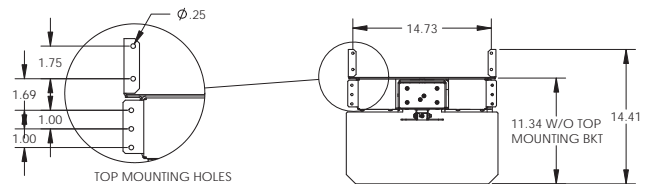

FEATURES & BENEFITS

DRAWINGS & SPECIFICATIONS

- Maximum flat panel size: 30" h
- Weight capacity: 50 lbs.
- Controlled via contact closure
- Spill guard can be sized to cabinet opening
- Power requirements: 110V, 1 amp; 220V, .5 amp
- Digital electronics with self diagnostics
- Includes VESA standard 75/100mm tilt mount
- 1 year warranty

List Price

TFT-55	\$ 990
TFT-75	\$1,190

Custom vertical extensions available, please inquire.

TFT-55	16.13" w x 6.61" d x 38.66" h	45 lbs.
TFT-75	16.13" w x 6.61" d x 44.66" h	55 lbs.

(Not Including Monitor)

Metric conversion: inches x 25.4