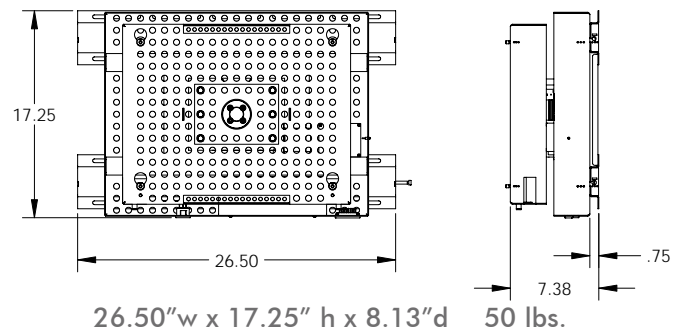

MRWM

- Two positions: portrait and landscape
- For flat panel displays up to 50"
- Control via contact closure
- Integrated cable management
- Includes wired hand-held remote
- Optional RS-232 control and variable speeds

iMRWM

- Continuous bi-directional 360° rotation
- Variable speed: 0° - 20° per second
- RS-232 and optional DMX-512 control

FEATURES & BENEFITS

DRAWINGS & SPECIFICATIONS

- Contact closure operation
- Power requirements: 110V, 1 amp; 220V, .5 amp
- Digital electronics with self diagnostics
- Weight capacity: Up to 90 lbs.
- Includes flat panel mount for specific make and model display
- 1 year warranty

List Price

MRWM \$2,115

Optional RS-232 \$ 300

iMRWM \$3,270

Dimensions and specifications subject to change.

(Dimensions do not include flat panel display)

Metric conversion: inches x 25.4