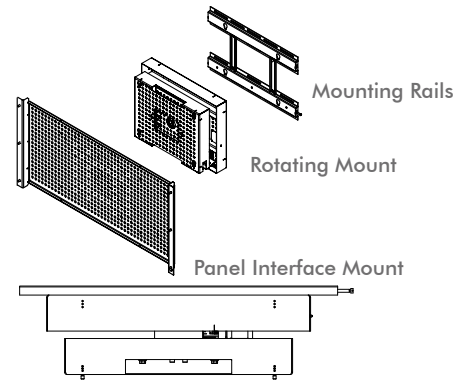

MRWM

- Two positions: portrait and landscape
- For flat panel displays up to 50"
- Control via contact closure
- Integrated cable management
- Includes wired hand-held remote
- Optional RS-232 control and variable speeds

iMRWM

- Continuous bi-directional 360° rotation
- Variable speed: 0° - 20° per second
- RS-232 and optional DMX-512 control

FEATURES & BENEFITS

DRAWINGS & SPECIFICATIONS

- Contact closure operation
- Power requirements: 110V, 1 amp; 220V, .5 amp
- Digital electronics with self diagnostics
- Weight capacity: Up to 90 lbs.
- Includes flat panel mount for specific make and model display
- 1 year warranty

List Price

MRWM \$2,115

Optional RS-232 \$ 300

iMRWM \$3,270

Dimensions and specifications subject to change.

(Dimensions do not include flat panel display)

Metric conversion: inches x 25.4