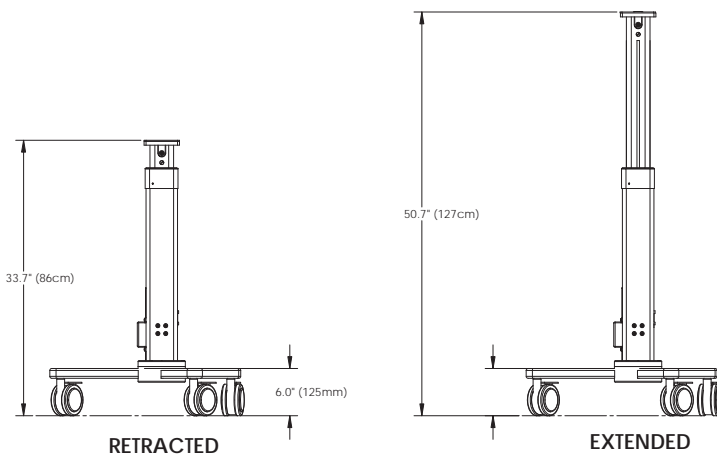

The Pedevator2 is a heavy-duty motorized tripod for indoor studio use.

- Full DDI or Eagle system compatibility
- Silent gear drive
- Will handle pan/tilt head, prompter and camera/lens combinations weighing up to 100 lbs.
- Detachable, pivoting base legs with 4" diameter locking swivel casters
- Completely self-contained, no additional interface modules needed
- All necessary connectors for power and control are included

- RS-485 control protocol
- Presets: 32
- Power: 24 VDC (not included)
- Dimension: 24"W x 24"D x 33"H
- Extension: 20"
- Weight: 80 lbs.
- 1 year warranty

List Price \$5,900