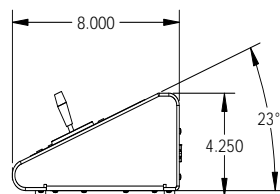

List Price \$2,031

FEATURES & BENEFITS

PT-TSC2 Touch Screen

- Desktop pan/tilt controller & camera control unit
- 15" LCD touch screen and three axis proportional joystick with rocker for smooth zoom and focus control
- Pan/tilt, lens, and camera painting controls, as well as camera control menu access
- Requires pan/tilt heads and 1 PT-CCB per camera head
- Controls up to 125 pan/tilt heads
- CCU functionality depends upon camera make/model
- Windows™-based software
- RS-485 control protocol
- Presets: up to 99 per head
- Power: 12 VDC
- Dimension: 14.00"W x 15.00"D x 16.43"H
- Weight: 16.0 lbs.
- 1 year warranty

List Price \$6,300

FEATURES & BENEFITS

PT-C

- Dual-Joystick Control Panel
Pan, Tilt, Zoom, Focus
- Controls up to 16 pan/tilt heads
- Controls any combination of PT-50, -101,-250, or PTE-350 heads
- Store and recalls up to 32 presets per head
- Proportional speed control of pan and tilt
- Three speed ranges for pan and tilt
- Variable-speed zoom and focus
- Alpha-numeric display

- RS-485 control protocol
- Presets: 32 per head
- Power: 12 VDC (included)
- Dimension: 10.25"W x 8.0"D x 4.25"H
- Weight: 1.5 lbs.
- 1 year warranty

List Price PT-C controller \$1,934
 PT-CC cam ctrl \$1,346