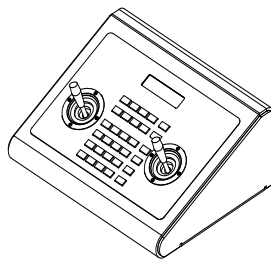

- Controls any combination of PT-50, 101, 250 or 350 heads
- Proportional speed control of pan and tilt
- Focus control on twist joystick
- Zoom control on dedicated rocker
- Remote camera control of select cameras
- Provides basic CCU functionality for select cameras with CCB option
- RS-485 control protocol
- Presets: 20 per head
- Power: 12 VDC (included)
- Dimension: 10.25"W x 8.00"D x 4.25"H
- Weight: 1.5 lbs.
- 1 year warranty

List Price \$2,031

FEATURES & BENEFITS

PT-TSC2 Touch Screen

- Desktop pan/tilt controller & camera control unit
- 15" LCD touch screen and three axis proportional joystick with rocker for smooth zoom and focus control
- Pan/tilt, lens, and camera painting controls, as well as camera control menu access
- Requires pan/tilt heads and 1 PT-CCB per camera head
- Controls up to 125 pan/tilt heads
- CCU functionality depends upon camera make/model
- Windows™-based software
- RS-485 control protocol
- Presets: up to 99 per head
- Power: 12 VDC
- Dimension: 14.00"W x 15.00"D x 16.43"H
- Weight: 16.0 lbs.
- 1 year warranty

List Price \$6,300

FEATURES & BENEFITS

PT-C

- Dual-Joystick Control Panel
Pan, Tilt, Zoom, Focus
- Controls up to 16 pan/tilt heads
- Controls any combination of PT-50, -101,-250, or PTE-350 heads
- Store and recalls up to 32 presets per head
- Proportional speed control of pan and tilt
- Three speed ranges for pan and tilt
- Variable-speed zoom and focus
- Alpha-numeric display

- RS-485 control protocol
- Presets: 32 per head
- Power: 12 VDC (included)
- Dimension: 10.25"W x 8.0"D x 4.25"H
- Weight: 1.5 lbs.
- 1 year warranty

List Price PT-C controller \$1,934
 PT-CC cam ctrl \$1,346