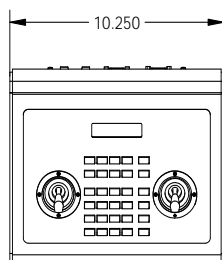

List Price \$2,031

FEATURES & BENEFITS

PT-TSC2 Touch Screen

- Desktop pan/tilt controller & camera control unit
- 15" LCD touch screen and three axis proportional joystick with rocker for smooth zoom and focus control
- Pan/tilt, lens, and camera painting controls, as well as camera control menu access
- Requires pan/tilt heads and 1 PT-CCB per camera head
- Controls up to 125 pan/tilt heads
- CCU functionality depends upon camera make/model
- Windows™-based software
- RS-485 control protocol
- Presets: up to 99 per head
- Power: 12 VDC
- Dimension: 14.00"W x 15.00"D x 16.43"H
- Weight: 16.0 lbs.
- 1 year warranty

List Price \$6,300

FEATURES & BENEFITS

PT-C

- Dual-Joystick Control Panel
Pan, Tilt, Zoom, Focus
- Controls up to 16 pan/tilt heads
- Controls any combination of PT-50, -101,-250, or PTE-350 heads
- Store and recalls up to 32 presets per head
- Proportional speed control of pan and tilt
- Three speed ranges for pan and tilt
- Variable-speed zoom and focus
- Alpha-numeric display

PT-CC

- Desktop camera control unit
- Requires PT-C and 1 PT-CCB per camera head
- Store and recall scene presets for select cameras
- Direct push-button control of: Auto White / Black, H & SC Phase, Iris, Shutter, Contrast, Gain, Camera/Bars, etc.
- CCU functionality depends upon camera make/model

- RS-485 control protocol
- Presets: 32 per head
- Power: 12 VDC (included)
- Dimension: 10.25"W x 8.0"D x 4.25"H
- Weight: 1.5 lbs.
- 1 year warranty

List Price PT-C controller \$1,934
 PT-CC cam ctrl \$1,346