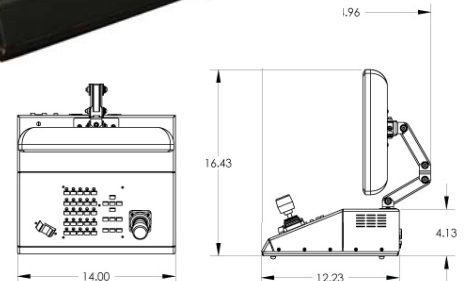

- Controls any combination of PT-50, 101, 250 or 350 heads
- Proportional speed control of pan and tilt
- Focus control on twist joystick
- Zoom control on dedicated rocker
- Remote camera control of select cameras
- Provides basic CCU functionality for select cameras with CCB option
- RS-485 control protocol
- Presets: 20 per head
- Power: 12 VDC (included)
- Dimension: 10.25"W x 8.00"D x 4.25"H
- Weight: 1.5 lbs.
- 1 year warranty

List Price \$2,031

FEATURES & BENEFITS

PT-TSC2 Touch Screen

- Desktop pan/tilt controller & camera control unit
- 15" LCD touch screen and three axis proportional joystick with rocker for smooth zoom and focus control
- Pan/tilt, lens, and camera painting controls, as well as camera control menu access
- Requires pan/tilt heads and 1 PT-CCB per camera head
- Controls up to 125 pan/tilt heads
- CCU functionality depends upon camera make/model
- Windows™-based software
- RS-485 control protocol
- Presets: up to 99 per head
- Power: 12 VDC
- Dimension: 14.00"W x 15.00"D x 16.43"H
- Weight: 16.0 lbs.
- 1 year warranty

List Price \$6,300

FEATURES & BENEFITS

PT-C

- Dual-Joystick Control Panel
Pan, Tilt, Zoom, Focus
- Controls up to 16 pan/tilt heads
- Controls any combination of PT-50, -101,-250, or PTE-350 heads
- Store and recalls up to 32 presets per head
- Proportional speed control of pan and tilt
- Three speed ranges for pan and tilt
- Variable-speed zoom and focus
- Alpha-numeric display

- RS-485 control protocol
- Presets: 32 per head
- Power: 12 VDC (included)
- Dimension: 10.25"W x 8.0"D x 4.25"H
- Weight: 1.5 lbs.
- 1 year warranty

List Price PT-C controller \$1,934
 PT-CC cam ctrl \$1,346