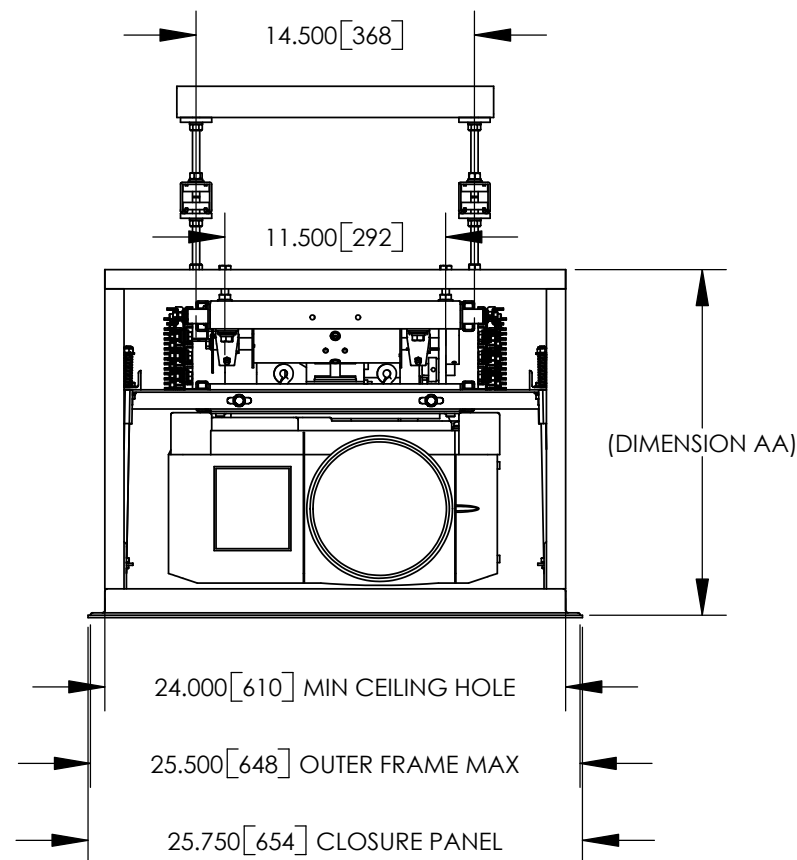

DRAWING REVISION BLOCK

REV	ER	DESCRIPTION	DRAWN	CHECKED	APPROVED	DATE

LCD SIZE	DIMENSION AA	
	INCHES	mm
LCD-104	18.000	457
LCD-105	19.000	483
LCD-106	20.000	508
LCD-107	21.000	533

UNISTRUT P1000 T CHANNEL AND 3/8" THREADED ROD (RECOMMENDED)

NOTES:

- * UNITS = INCHES [mm].
- * DIMENSION AA IS REQUIRED SPACE ABOVE CEILING.
- * COMPONENTS SHOWN ARE THE SANYO PLV-WF-10 WITH MOUNT 73-127, LCD-104, OPT4 AND OPT1.
- * CTB ROD LENGTH IS 12.250".

DETAIL A
SCALE 1 : 3

		DISPLAY DEVICES, INC 5880 SHERIDAN BLVD ARVADA, CO 80003	
		TITLE LCD - OPT4 CUSTOM SIZE - OPT1 LIPPED - W/SANYO PLV-WF-10	
THE INFORMATION CONTAINED IN THIS DRAWING IS THE PROPERTY OF DISPLAY DEVICES, INC. ANY REPRODUCTION IN PART OR WHOLE WITHOUT THE WRITTEN PERMISSION OF DISPLAY DEVICES, INC IS PROHIBITED	UNLESS OTHERWISE SPECIFIED DIMENSIONS ARE IN INCHES. TOLERANCES: .XX = ± .02 .XXX = ± .010 .XXXX = ± .0050 ANGLE = ± 0.5	DRAWN RLS DATE 6/25/2004	DATE 6/25/2004
DRAWN RLS	DATE 6/25/2004	SIZE B	DRAWING NO. 314-049
CHECKED	DATE	SCALE NONE	FILE NAME 314-049.SLDDRW
MATERIAL NONE	FINISH NONE	SHEET 1 OF 2	REV A