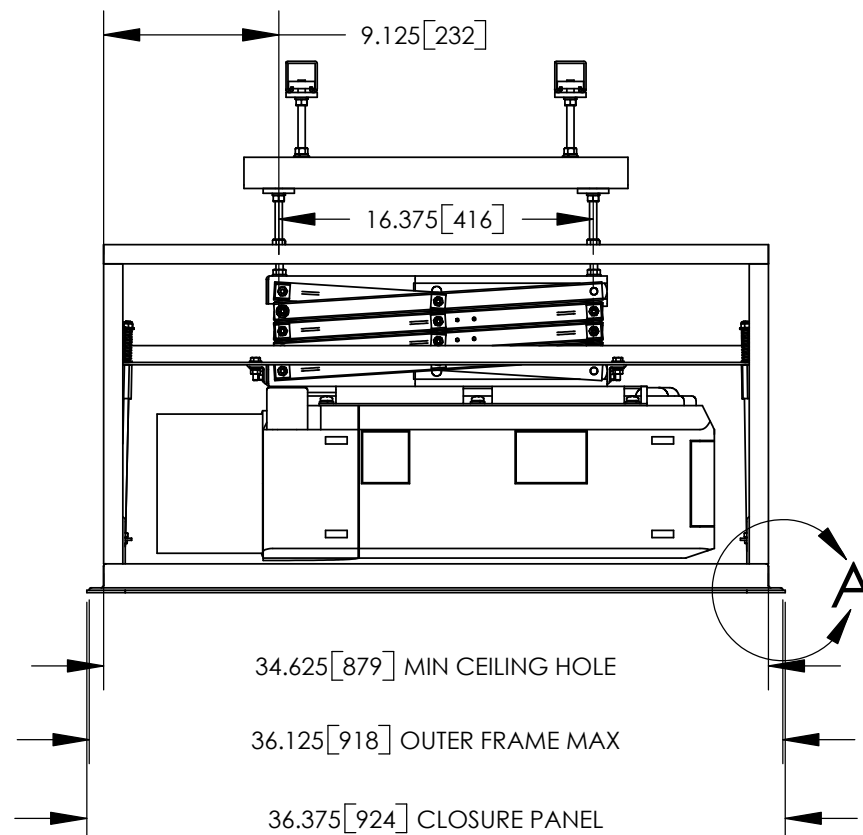

DRAWING REVISION BLOCK

REV	ER	DESCRIPTION	DRAWN	CHECKED	APPROVED	DATE

LCD SIZE	DIMENSION AA	
	INCHES	mm
LCD-104	18.000	457
LCD-105	19.000	483
LCD-106	20.000	508
LCD-107	21.000	533

UNISTRUT P1000 T CHANNEL AND 3/8" THREADED ROD (RECOMMENDED)

NOTES:

- * UNITS = INCHES [mm].
- * DIMENSION AA IS REQUIRED SPACE ABOVE CEILING.
- * COMPONENTS SHOWN ARE THE SANYO PLV-WF-10 WITH MOUNT 73-127, LCD-104, OPT4 AND OPT1.
- * CTB ROD LENGTH IS 12.250".

DETAIL A
SCALE 1 : 3

		DISPLAY DEVICES, INC 5880 SHERIDAN BLVD ARVADA, CO 80003	
		TITLE LCD - OPT4 CUSTOM SIZE - OPT1 LIPPED - W/SANYO PLV-WF-10	
THE INFORMATION CONTAINED IN THIS DRAWING IS THE PROPERTY OF DISPLAY DEVICES, INC. ANY REPRODUCTION IN PART OR WHOLE WITHOUT THE WRITTEN PERMISSION OF DISPLAY DEVICES, INC IS PROHIBITED	UNLESS OTHERWISE SPECIFIED DIMENSIONS ARE IN INCHES. TOLERANCES: .XX = ± .02 .XXX = ± .010 .XXXX = ± .0050 ANGLE = ± 0.5	DRAWN RLS DATE 6/25/2004	DATE 6/25/2004
DRAWN RLS	DATE 6/25/2004	SIZE B	DRAWING NO. 314-049
CHECKED	DATE	SCALE NONE	FILE NAME 314-049.SLDDRW
MATERIAL NONE	FINISH NONE	SHEET 1 OF 2	REV A