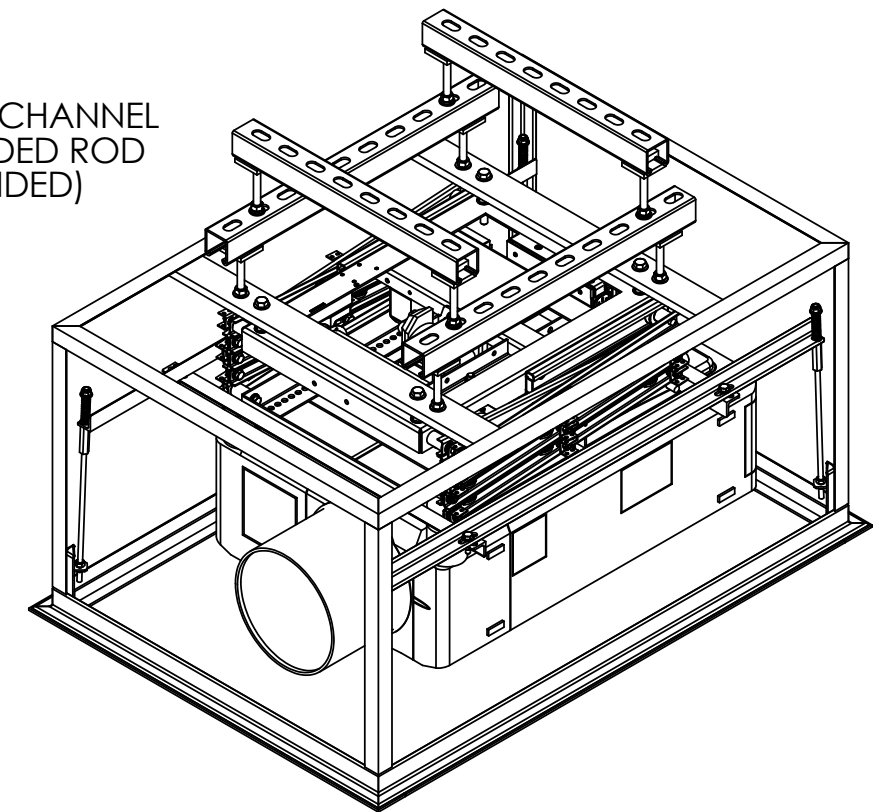

DRAWING REVISION BLOCK

REV	ER	DESCRIPTION	DRAWN	CHECKED	APPROVED	DATE

LCD SIZE	DIMENSION AA	
	INCHES	mm
LCD-104	18.000	457
LCD-105	19.000	483
LCD-106	20.000	508
LCD-107	21.000	533

UNISTRUT P1000 T CHANNEL AND 3/8" THREADED ROD (RECOMMENDED)

NOTES:

- * UNITS = INCHES [mm].
- * DIMENSION AA IS REQUIRED SPACE ABOVE CEILING.
- * COMPONENTS SHOWN ARE THE SANYO PLV-WF-10 WITH MOUNT 73-127, LCD-104, OPT4 AND OPT1.
- * CTB ROD LENGTH IS 12.250".

DETAIL A
SCALE 1 : 3

		DISPLAY DEVICES, INC 5880 SHERIDAN BLVD ARVADA, CO 80003	
		TITLE LCD - OPT4 CUSTOM SIZE - OPT1 LIPPED - W/SANYO PLV-WF-10	
THE INFORMATION CONTAINED IN THIS DRAWING IS THE PROPERTY OF DISPLAY DEVICES, INC. ANY REPRODUCTION IN PART OR WHOLE WITHOUT THE WRITTEN PERMISSION OF DISPLAY DEVICES, INC IS PROHIBITED	UNLESS OTHERWISE SPECIFIED DIMENSIONS ARE IN INCHES. TOLERANCES: .XX = ± .02 .XXX = ± .010 .XXXX = ± .0050 ANGLE = ± 0.5	DRAWN RLS DATE 6/25/2004	DATE 6/25/2004
DRAWN RLS	DATE 6/25/2004	SIZE B	DRAWING NO. 314-049
CHECKED	DATE	SCALE NONE	FILE NAME 314-049.SLDDRW
MATERIAL NONE	FINISH NONE	SHEET 1 OF 2	REV A