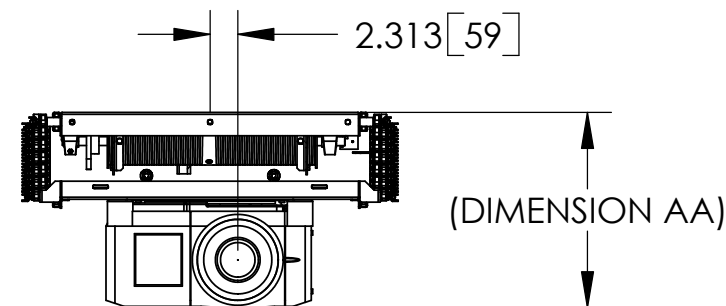

DRAWING REVISION BLOCK						
REV	ER	DESCRIPTION	DRAWN	CHECKED	APPROVED	DATE
A		RELEASE FOR DIMENSIONAL INFO ONLY.	BAR			

DL3W SIZE	DIMENSION AA	
	INCHES	mm
DL3W-12	16.313	414
DL3W-14	17.313	440
DL3W-16	18.313	465
DL3W-18	20.313	516
DL3W-20	21.313	541
DL3W-24	23.313	592
DL3W-28	26.313	668

ISOMETRIC VIEW FOR REFERENCE ONLY

NOTES:
 * UNIT = INCHES [mm]
 * COMPONENTS SHOWN ARE THE SANYO XF-31 WITH MOUNT (73-127) AND DL3W-12.

		DISPLAY DEVICES, INC 5880 SHERIDAN BLVD ARVADA, CO 80003				
		TITLE DL3W W/SANYO XF-31 PROJECTOR AND MOUNT				
THE INFORMATION CONTAINED IN THIS DRAWING IS THE PROPERTY OF DISPLAY DEVICES, INC. ANY REPRODUCTION IN PART OR WHOLE WITHOUT THE WRITTEN PERMISSION OF DISPLAY DEVICES, INC IS PROHIBITED	UNLESS OTHERWISE SPECIFIED DIMENSIONS ARE IN INCHES. TOLERANCES: .XX = ± .02 .XXX = ± .010 .XXXX = ± .0050 ANGLE = ± 0.5	DRAWN BAR	DATE 3/12/2004	SIZE B	DRAWING NO. 316-900	REV A
CHECKED	DATE	MATERIAL NONE	FINISH NONE	SCALE NONE	FILE NAME 316-900	SHEET 1 OF 1