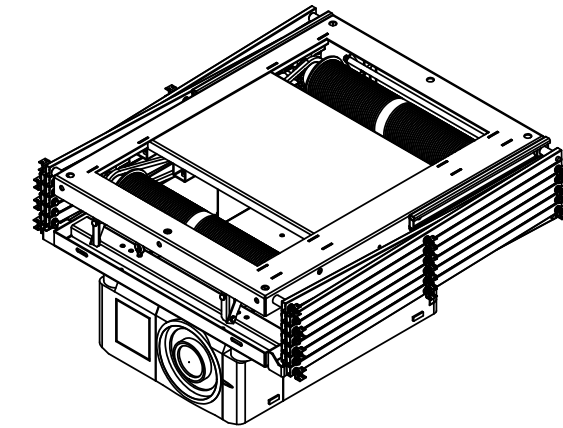

DRAWING REVISION BLOCK						
REV	ER	DESCRIPTION	DRAWN	CHECKED	APPROVED	DATE
A		RELEASE FOR DIMENSIONAL INFO ONLY.	BAR			

DL3W SIZE	DIMENSION AA	
	INCHES	mm
DL3W-12	16.313	414
DL3W-14	17.313	440
DL3W-16	18.313	465
DL3W-18	20.313	516
DL3W-20	21.313	541
DL3W-24	23.313	592
DL3W-28	26.313	668

ISOMETRIC VIEW FOR REFERENCE ONLY

NOTES:
 * UNIT = INCHES [mm]
 * COMPONENTS SHOWN ARE THE SANYO XF-31 WITH MOUNT (73-127) AND DL3W-12.

		DISPLAY DEVICES, INC 5880 SHERIDAN BLVD ARVADA, CO 80003				
		TITLE DL3W W/SANYO XF-31 PROJECTOR AND MOUNT				
THE INFORMATION CONTAINED IN THIS DRAWING IS THE PROPERTY OF DISPLAY DEVICES, INC. ANY REPRODUCTION IN PART OR WHOLE WITHOUT THE WRITTEN PERMISSION OF DISPLAY DEVICES, INC IS PROHIBITED	UNLESS OTHERWISE SPECIFIED DIMENSIONS ARE IN INCHES. TOLERANCES: .XX = ± .02 .XXX = ± .010 .XXXX = ± .0050 ANGLE = ± 0.5	DRAWN BAR	DATE 3/12/2004	SIZE B	DRAWING NO. 316-900	REV A
CHECKED	DATE	MATERIAL NONE	FINISH NONE	SCALE NONE	FILE NAME 316-900	SHEET 1 OF 1