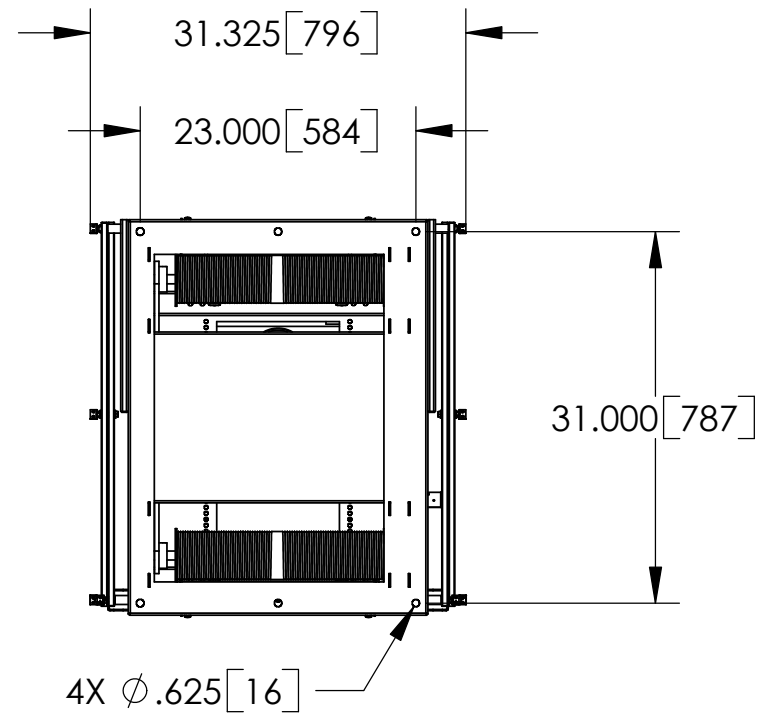

DRAWING REVISION BLOCK						
REV	ER	DESCRIPTION	DRAWN	CHECKED	APPROVED	DATE
A		RELEASE FOR DIMENSIONAL INFO ONLY.	BAR			

DL3W SIZE	DIMENSION AA	
	INCHES	mm
DL3W-12	16.313	414
DL3W-14	17.313	440
DL3W-16	18.313	465
DL3W-18	20.313	516
DL3W-20	21.313	541
DL3W-24	23.313	592
DL3W-28	26.313	668

ISOMETRIC VIEW FOR REFERENCE ONLY

NOTES:
 * UNIT = INCHES [mm]
 * COMPONENTS SHOWN ARE THE SANYO XF-31 WITH MOUNT (73-127) AND DL3W-12.

		DISPLAY DEVICES, INC 5880 SHERIDAN BLVD ARVADA, CO 80003				
		TITLE DL3W W/SANYO XF-31 PROJECTOR AND MOUNT				
THE INFORMATION CONTAINED IN THIS DRAWING IS THE PROPERTY OF DISPLAY DEVICES, INC. ANY REPRODUCTION IN PART OR WHOLE WITHOUT THE WRITTEN PERMISSION OF DISPLAY DEVICES, INC IS PROHIBITED	UNLESS OTHERWISE SPECIFIED DIMENSIONS ARE IN INCHES. TOLERANCES: .XX = ± .02 .XXX = ± .010 .XXXX = ± .0050 ANGLE = ± 0.5	DRAWN BAR	DATE 3/12/2004	SIZE B	DRAWING NO. 316-900	REV A
CHECKED	DATE	MATERIAL NONE	FINISH NONE	SCALE NONE	FILE NAME 316-900	SHEET 1 OF 1