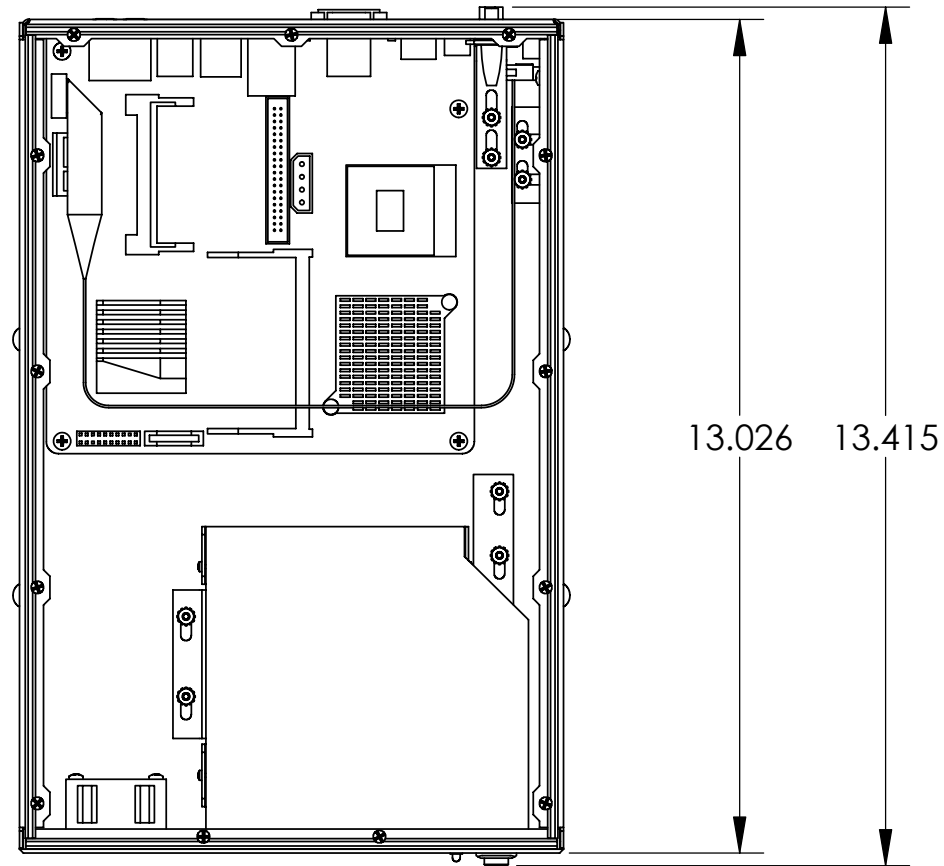

SHOWN WITH LID REMOVED
FOR CLARITY (THIS VIEW)

ISOMETRIC VIEW

| | | | | | |
|--|-----|--|-----------|---|----------------|
| <p>THE INFORMATION CONTAINED IN THIS DRAWING IS THE PROPERTY OF DISPLAY DEVICES, INC. ANY REPRODUCTION IN PART OR WHOLE WITHOUT THE WRITTEN PERMISSION OF DISPLAY DEVICES, INC IS PROHIBITED</p> | | <p>UNLESS OTHERWISE SPECIFIED DIMENSIONS ARE IN INCHES.</p> <p>TOLERANCES: .XX = ± .02 .XXX = ± .010 .XXXX = ± .0050 ANGLE = ± 0.5</p> | | <p>DISPLAY DEVICES 5880 SHERIDAN BLVD ARVADA, CO 80003</p> | |
| | | <p>TITLE AEDGE MEDIA SERVER (CORE DUO MOTHERBOARD)</p> | | | |
| DRAWN | SKW | DATE | 9/13/2007 | SIZE | DRAWING NO. |
| CHECKED | | DATE | | B | 128-070 |
| MATERIAL | - | | | SCALE | FILE NAME |
| FINISH | - | | | NONE | 128-070.SLDDRW |
| | | | | REV | A |
| | | | | SHEET 1 OF 2 | |