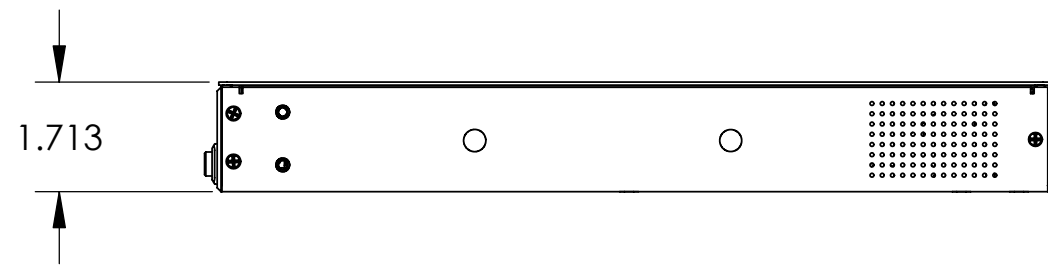

SHOWN WITH LID REMOVED
FOR CLARITY (THIS VIEW)

ISOMETRIC VIEW

| | | | | | |
|--|-----|--|-----------|---|----------------|
| <p>THE INFORMATION CONTAINED IN THIS DRAWING IS THE PROPERTY OF DISPLAY DEVICES, INC. ANY REPRODUCTION IN PART OR WHOLE WITHOUT THE WRITTEN PERMISSION OF DISPLAY DEVICES, INC IS PROHIBITED</p> | | <p>UNLESS OTHERWISE SPECIFIED DIMENSIONS ARE IN INCHES.</p> <p>TOLERANCES: .XX = ± .02 .XXX = ± .010 .XXXX = ± .0050 ANGLE = ± 0.5</p> | | <p>DISPLAY DEVICES 5880 SHERIDAN BLVD ARVADA, CO 80003</p> | |
| | | <p>TITLE AEDGE MEDIA SERVER (CORE DUO MOTHERBOARD)</p> | | | |
| DRAWN | SKW | DATE | 9/13/2007 | SIZE | DRAWING NO. |
| CHECKED | | DATE | | B | 128-070 |
| MATERIAL | - | | | SCALE | FILE NAME |
| FINISH | - | | | NONE | 128-070.SLDDRW |
| | | | | REV | A |
| | | | | SHEET 1 OF 2 | |