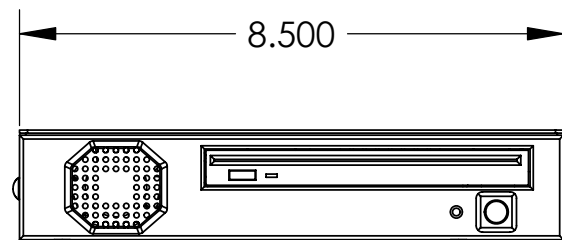

SHOWN WITH LID REMOVED
FOR CLARITY (THIS VIEW)

ISOMETRIC VIEW

| | | | | | |
|--|-----|--|-----------|---|----------------|
| <p>THE INFORMATION CONTAINED IN THIS DRAWING IS THE PROPERTY OF DISPLAY DEVICES, INC. ANY REPRODUCTION IN PART OR WHOLE WITHOUT THE WRITTEN PERMISSION OF DISPLAY DEVICES, INC IS PROHIBITED</p> | | <p>UNLESS OTHERWISE SPECIFIED DIMENSIONS ARE IN INCHES.</p> <p>TOLERANCES: .XX = ± .02 .XXX = ± .010 .XXXX = ± .0050 ANGLE = ± 0.5</p> | | <p>DISPLAY DEVICES 5880 SHERIDAN BLVD ARVADA, CO 80003</p> | |
| | | <p>TITLE AEDGE MEDIA SERVER (CORE DUO MOTHERBOARD)</p> | | | |
| DRAWN | SKW | DATE | 9/13/2007 | SIZE | DRAWING NO. |
| CHECKED | | DATE | | B | 128-070 |
| MATERIAL | - | | | SCALE | FILE NAME |
| FINISH | - | | | NONE | 128-070.SLDDRW |
| | | | | REV | A |
| | | | | SHEET 1 OF 2 | |