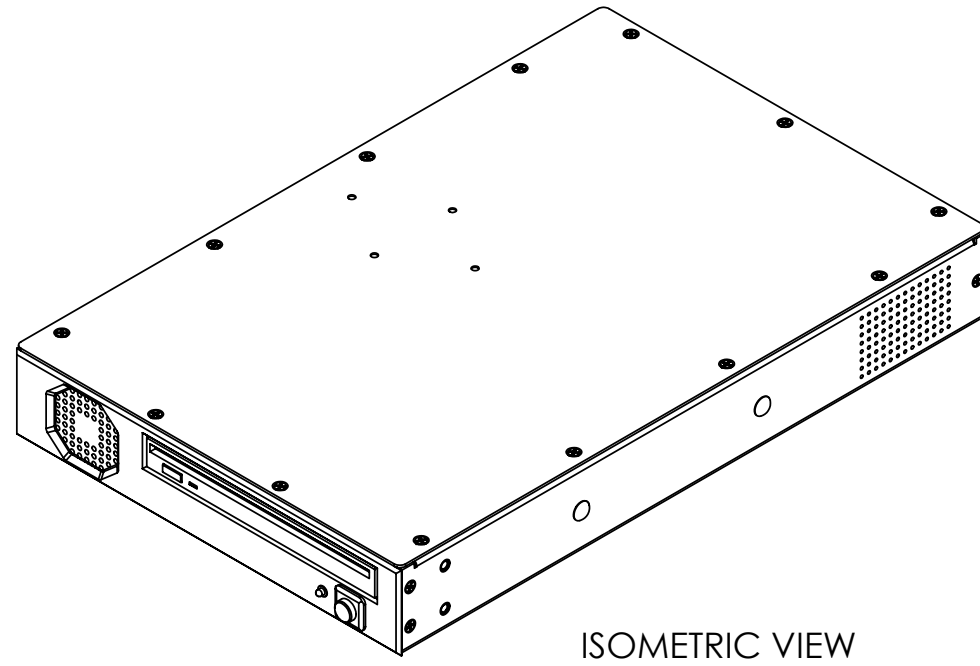

SHOWN WITH LID REMOVED
FOR CLARITY (THIS VIEW)

ISOMETRIC VIEW

| | | | | | |
|--|-----|--|-----------|---|----------------|
| <p>THE INFORMATION CONTAINED IN THIS DRAWING IS THE PROPERTY OF DISPLAY DEVICES, INC. ANY REPRODUCTION IN PART OR WHOLE WITHOUT THE WRITTEN PERMISSION OF DISPLAY DEVICES, INC IS PROHIBITED</p> | | <p>UNLESS OTHERWISE SPECIFIED DIMENSIONS ARE IN INCHES.</p> <p>TOLERANCES: .XX = ± .02 .XXX = ± .010 .XXXX = ± .0050 ANGLE = ± 0.5</p> | | <p>DISPLAY DEVICES 5880 SHERIDAN BLVD ARVADA, CO 80003</p> | |
| | | <p>TITLE AEDGE MEDIA SERVER (CORE DUO MOTHERBOARD)</p> | | | |
| DRAWN | SKW | DATE | 9/13/2007 | SIZE | DRAWING NO. |
| CHECKED | | DATE | | B | 128-070 |
| MATERIAL | - | | | SCALE | FILE NAME |
| FINISH | - | | | NONE | 128-070.SLDDRW |
| | | | | REV | A |
| | | | | SHEET 1 OF 2 | |