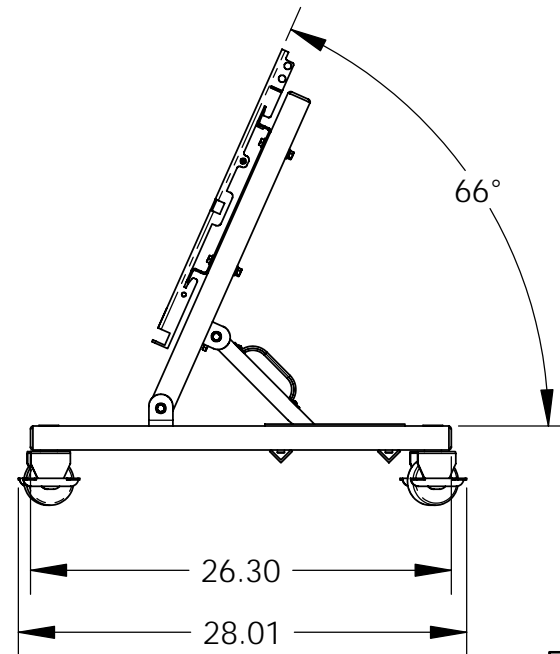

ISOMETRIC VIEW

<p>THE INFORMATION CONTAINED IN THIS DRAWING IS THE PROPERTY OF DISPLAY DEVICES, INC. ANY REPRODUCTION IN PART OR WHOLE WITHOUT THE WRITTEN PERMISSION OF DISPLAY DEVICES, INC IS PROHIBITED</p>		<p>UNLESS OTHERWISE SPECIFIED DIMENSIONS ARE IN INCHES.</p> <p>TOLERANCES: .XX = ± .02 .XXX = ± .010 .XXXX = ± .0050 ANGLE = ± 0.5</p>		<p>DISPLAY DEVICES 5880 SHERIDAN BLVD ARVADA, CO 80003</p>	
		TITLE		STAND W/ WALL MOUNT	
DRAWN	CRA	DATE	2/14/2006	SIZE	DRAWING NO.
CHECKED		DATE		B	31-031
MATERIAL	-			SCALE	FILE NAME
FINISH	-			NONE	31-031.SLDDRW
				REV	A
				SHEET 2 OF 2	