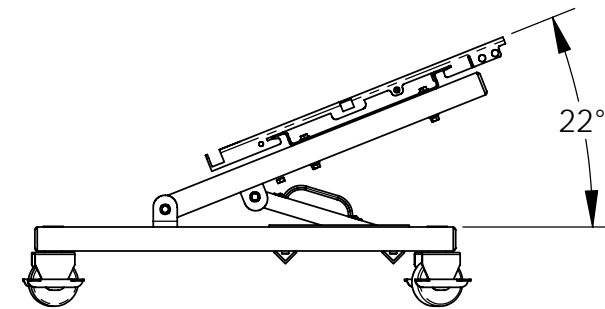

ISOMETRIC VIEW

<p>THE INFORMATION CONTAINED IN THIS DRAWING IS THE PROPERTY OF DISPLAY DEVICES, INC. ANY REPRODUCTION IN PART OR WHOLE WITHOUT THE WRITTEN PERMISSION OF DISPLAY DEVICES, INC IS PROHIBITED</p>		<p>UNLESS OTHERWISE SPECIFIED DIMENSIONS ARE IN INCHES.</p> <p>TOLERANCES: .XX = ± .02 .XXX = ± .010 .XXXX = ± .0050 ANGLE = ± 0.5</p>		<p>DISPLAY DEVICES 5880 SHERIDAN BLVD ARVADA, CO 80003</p>	
		TITLE		STAND W/ WALL MOUNT	
DRAWN	CRA	DATE	2/14/2006	SIZE	DRAWING NO.
CHECKED		DATE		B	31-031
MATERIAL	-			SCALE	FILE NAME
FINISH	-			NONE	31-031.SLDDRW
				REV	A
				SHEET 2 OF 2	